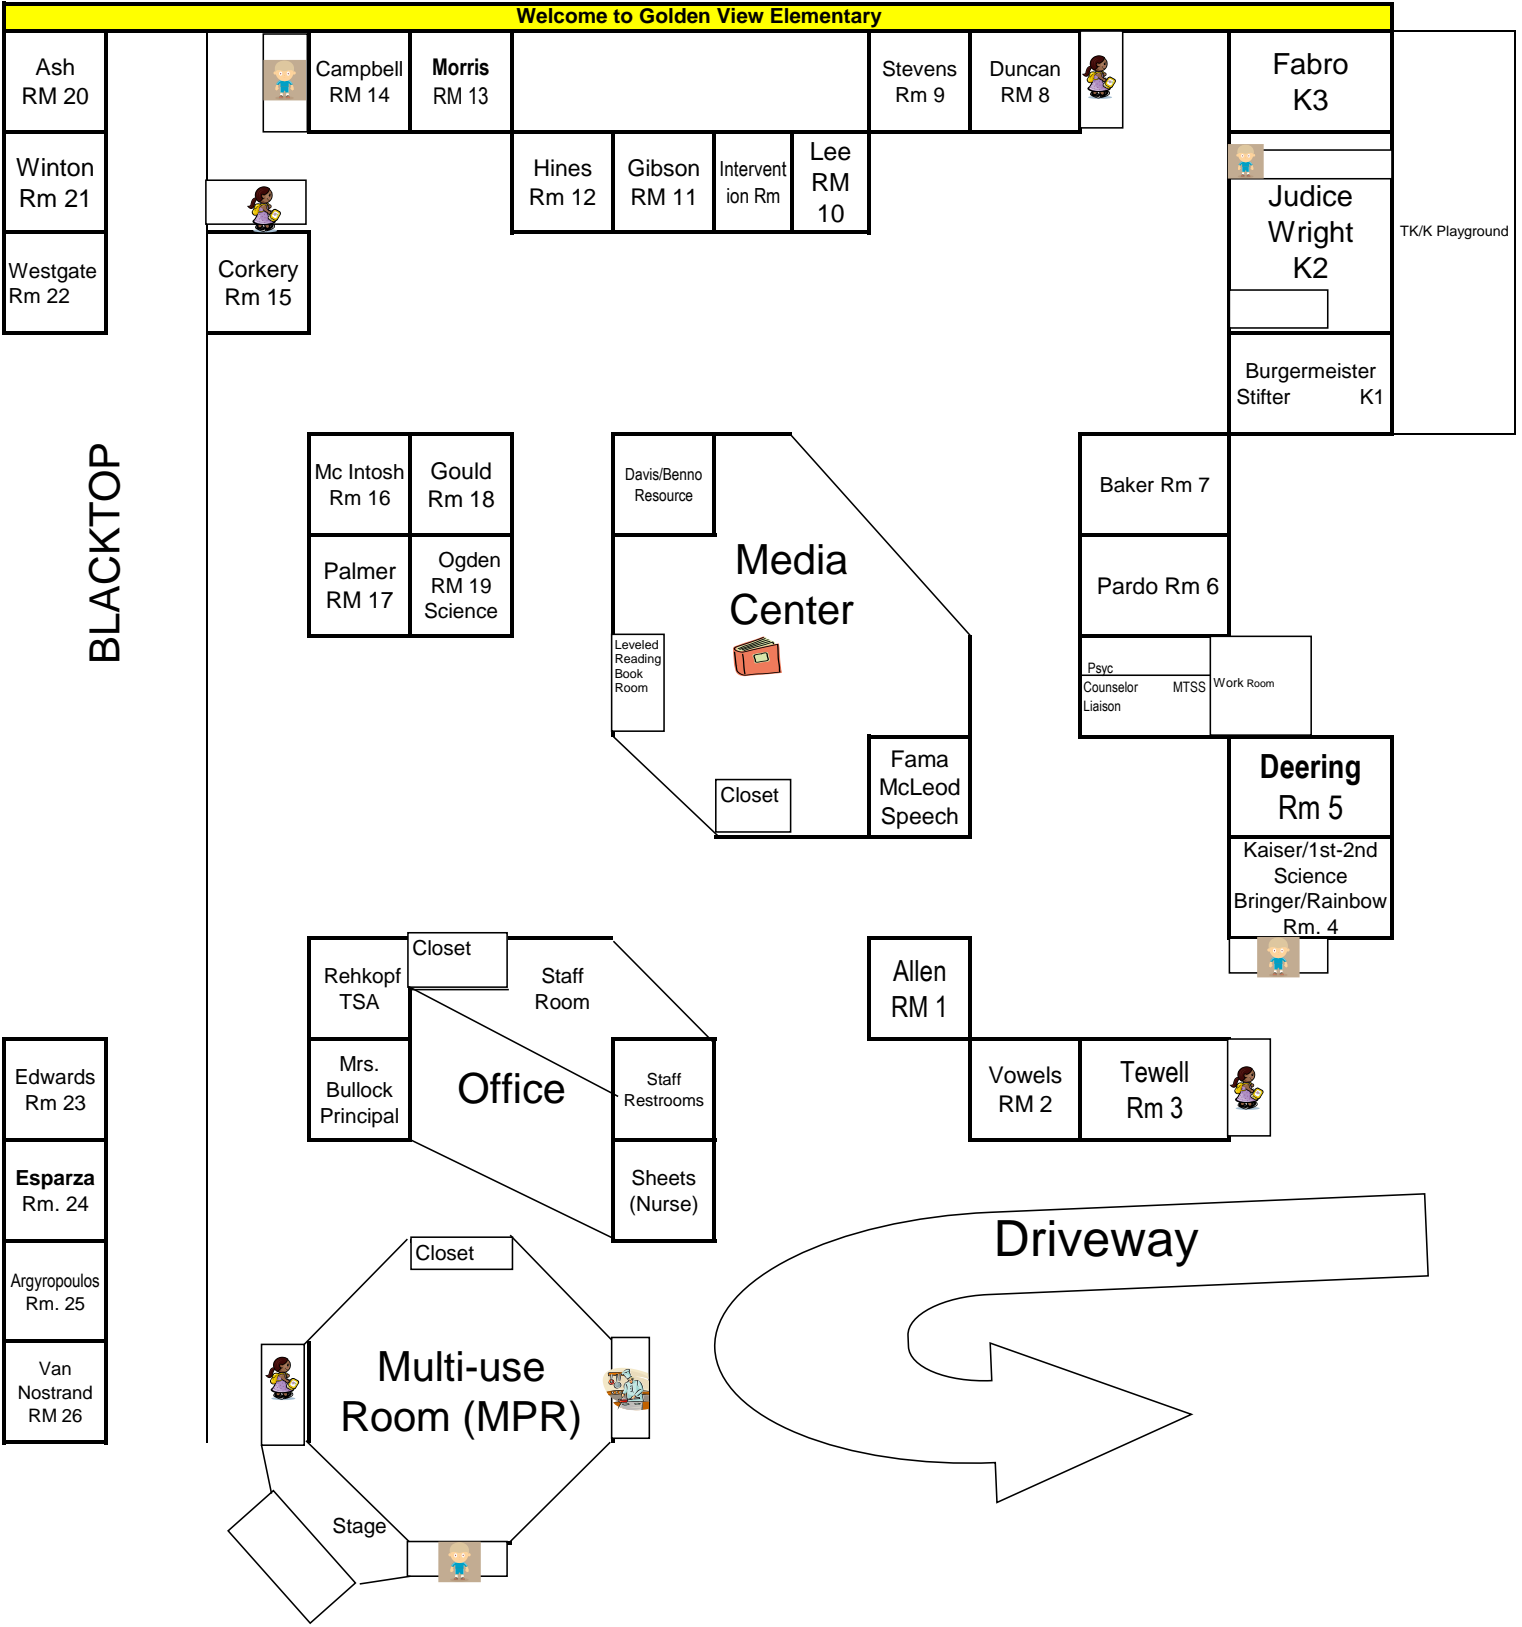

Welcome to Golden View Elementary

BLACKTOP

GOLDEN VIEW ELEMENTARY SCHOOL

-  Girls' Bathroom
-  Boys' Bathroom